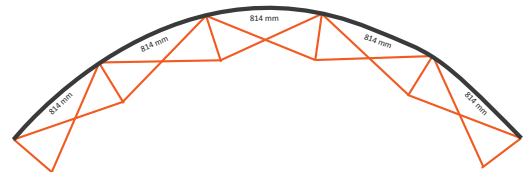

Number of prints: 6
Actual size of print: 672 * 2236mm (W/H)
Actual total size: 4032 * 2236mm (W/H)

Pop-Up Magnetic 5x3 Curved (PUM53C)

Graphical specifications

Number of prints: 7
Actual size of print: 672 * 2236mm (W/H)
Actual total size: 4704 * 2236mm (W/H)

Pop-Up Magnetic Back side

Graphical specifications

2x3 Curved (PUM23CE)

Number of extra prints: 2
Actual size of print: 814 * 2236mm (W/H)
Total (actual) extra size: 1628 * 2236mm (W/H)

3x3 Curved (PUM33CE)

Number of extra prints: 3
Actual size of print: 814 * 2236mm (W/H)
Total (actual) extra size: 2442 * 2236mm (W/H)

4x3 Curved (PUM43CE)

Number of extra prints: 4
Actual size of print: 814 * 2236mm (W/H)
Total (actual) extra size: 3256 * 2236mm (W/H)

5x3 Curved (PUM53CE)

Number of extra prints: 5
Actual size of print: 814 * 2236mm (W/H)
Total (actual) extra size: 4070 * 2236mm (W/H)

2x3 Straight (PUM23SE)

Number of extra prints: 2
Actual size of print: 732 * 2236mm (W/H)
Total (actual) extra size: 1464 * 2236mm (W/H)