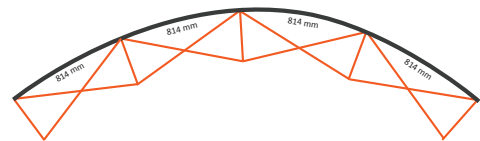

Pop-Up Magnetic 2x3 Curved (PUM23C)

Graphical specifications

Number of prints: 4
Actual size of print: 672 * 2236mm (W/H)
Actual total size: 2688 * 2236mm (W/H)

Pop-Up Magnetic 4x3 Curved (PUM43C)

Graphical specifications

Number of prints: 6
Actual size of print: 672 * 2236mm (W/H)
Actual total size: 4032 * 2236mm (W/H)

Pop-Up Magnetic 5x3 Curved (PUM53C)

Graphical specifications

Number of prints: 7
Actual size of print: 672 * 2236mm (W/H)
Actual total size: 4704 * 2236mm (W/H)

Pop-Up Magnetic Back side

Graphical specifications

2x3 Curved (PUM23CE)

Number of extra prints: 2
Actual size of print: 814 * 2236mm (W/H)
Total (actual) extra size: 1628 * 2236mm (W/H)

3x3 Curved (PUM33CE)

Number of extra prints: 3
Actual size of print: 814 * 2236mm (W/H)
Total (actual) extra size: 2442 * 2236mm (W/H)

4x3 Curved (PUM43CE)

Number of extra prints: 4
Actual size of print: 814 * 2236mm (W/H)
Total (actual) extra size: 3256 * 2236mm (W/H)