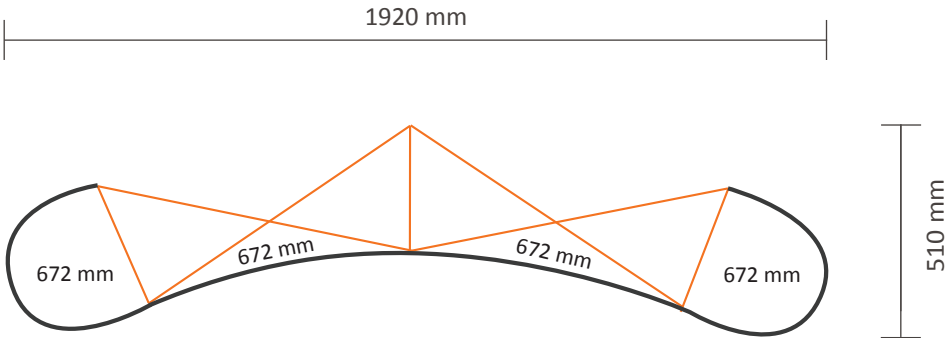

Pop-Up Magnetic 2x3 Curved (PUM23C)

Graphical specifications

Number of prints: 4
Actual size of print: 672 * 2236mm (W/H)
Actual total size: 2688 * 2236mm (W/H)

Pop-Up Magnetic 4x3 Curved (PUM43C)

Graphical specifications

Number of prints: 6
Actual size of print: 672 * 2236mm (W/H)
Actual total size: 4032 * 2236mm (W/H)

Pop-Up Magnetic 5x3 Curved (PUM53C)

Graphical specifications

Number of prints: 7
Actual size of print: 672 * 2236mm (W/H)
Actual total size: 4704 * 2236mm (W/H)

Pop-Up Magnetic Back side

Graphical specifications

2x3 Curved (PUM23CE)

Number of extra prints: 2
Actual size of print: 814 * 2236mm (W/H)
Total (actual) extra size: 1628 * 2236mm (W/H)

3x3 Curved (PUM33CE)

5x3 Curved (PUM53CE)

Number of extra prints: 5
Actual size of print: 814 * 2236mm (W/H)
Total (actual) extra size: 4070 * 2236mm (W/H)

2x3 Straight (PUM23SE)

Number of extra prints: 2
Actual size of print: 732 * 2236mm (W/H)
Total (actual) extra size: 1464 * 2236mm (W/H)