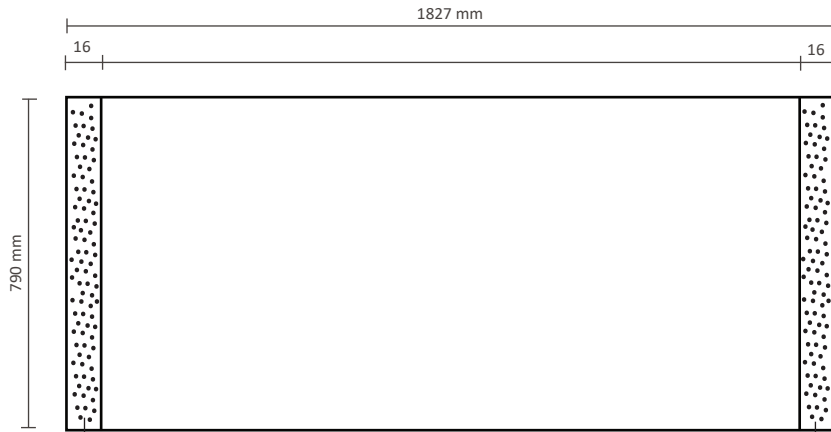

Number of prints: 6
Actual size of print: 672 * 2236mm (W/H)
Actual total size: 4032 * 2236mm (W/H)

Pop-Up Magnetic 5x3 Curved (PUM53C)

Graphical specifications

Number of prints: 7
Actual size of print: 672 * 2236mm (W/H)
Actual total size: 4704 * 2236mm (W/H)

5x3 Curved (PUM53CE)

Number of extra prints: 5
Actual size of print: 814 * 2236mm (W/H)
Total (actual) extra size: 4070 * 2236mm (W/H)

2x3 Straight (PUM23SE)

Number of extra prints: 2
Actual size of print: 732 * 2236mm (W/H)
Total (actual) extra size: 1464 * 2236mm (W/H)

3x3 Straight (PUM33SE)

Number of extra prints: 3
Actual size of print: 732 * 2236mm (W/H)
Total (actual) extra size: 2196 * 2236mm (W/H)

4x3 Straight (PUM43SE)

Number of extra prints: 4
Actual size of print: 732 * 2236mm (W/H)
Total (actual) extra size: 2928 * 2236mm (W/H)

5x3 Straight (PUM53SE)

Number of extra prints: 5
Actual size of print: 732 * 2236mm (W/H)
Total (actual) extra size: 3660 * 2236mm (W/H)

Hard Case

Graphical specifications

1,6 cm Velcro loop on **back side**