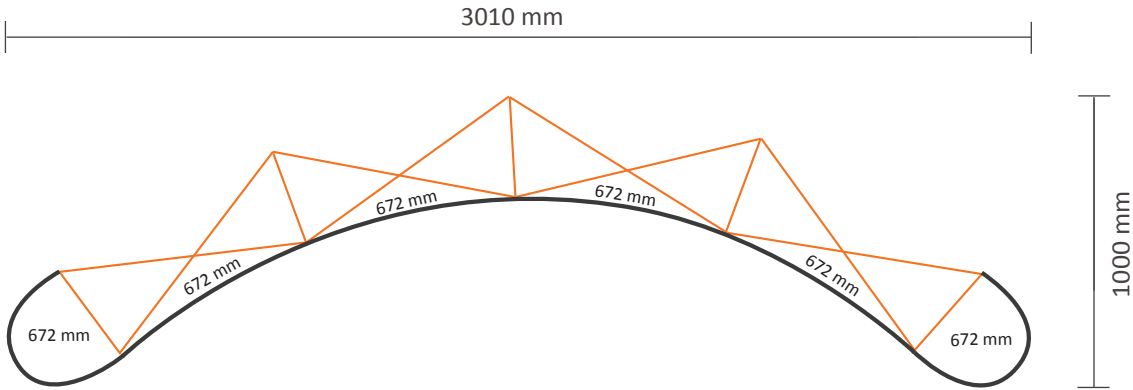

Pop-Up Magnetic 2x3 Curved (PUM23C)

Graphical specifications

Number of prints: 4
Actual size of print: 672 * 2236mm (W/H)
Actual total size: 2688 * 2236mm (W/H)

Pop-Up Magnetic 4x3 Curved (PUM43C)

Graphical specifications

Number of prints: 6
Actual size of print: 672 * 2236mm (W/H)
Actual total size: 4032 * 2236mm (W/H)

Pop-Up Magnetic 5x3 Curved (PUM53C)

Graphical specifications

Number of prints: 7
Actual size of print: 672 * 2236mm (W/H)
Actual total size: 4704 * 2236mm (W/H)

Pop-Up Magnetic Back side

Graphical specifications

2x3 Curved (PUM23CE)

Number of extra prints: 2
Actual size of print: 814 * 2236mm (W/H)
Total (actual) extra size: 1628 * 2236mm (W/H)

3x3 Curved (PUM33CE)

5x3 Curved (PUM53CE)

Number of extra prints: 5
Actual size of print: 814 * 2236mm (W/H)
Total (actual) extra size: 4070 * 2236mm (W/H)

2x3 Straight (PUM23SE)

Number of extra prints: 2
Actual size of print: 732 * 2236mm (W/H)
Total (actual) extra size: 1464 * 2236mm (W/H)