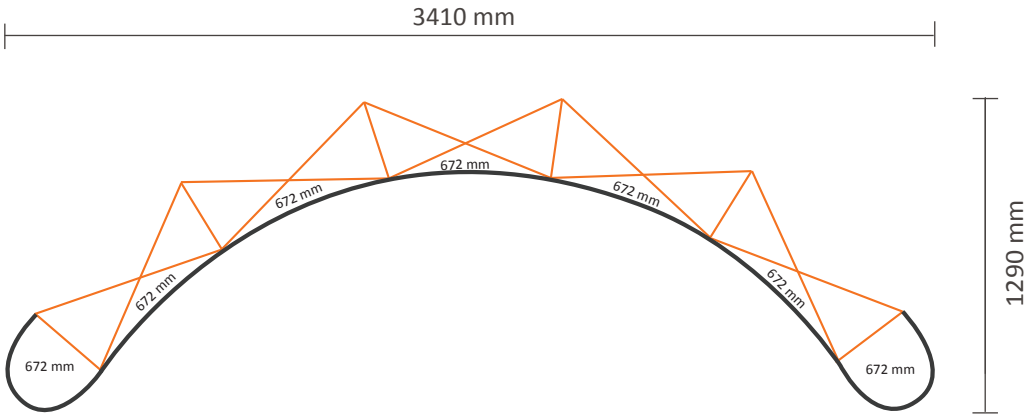

Pop-Up Magnetic 2x3 Curved (PUM23C)

Graphical specifications

Number of prints: 4
Actual size of print: 672 * 2236mm (W/H)
Actual total size: 2688 * 2236mm (W/H)

Pop-Up Magnetic 4x3 Curved (PUM43C)

Graphical specifications

Number of prints: 6
Actual size of print: 672 * 2236mm (W/H)
Actual total size: 4032 * 2236mm (W/H)

Pop-Up Magnetic 5x3 Curved (PUM53C)

Graphical specifications

Number of prints: 7
Actual size of print: 672 * 2236mm (W/H)
Actual total size: 4704 * 2236mm (W/H)

Pop-Up Magnetic Back side

Graphical specifications

2x3 Curved (PUM23CE)

Number of extra prints: 2
Actual size of print: 814 * 2236mm (W/H)
Total (actual) extra size: 1628 * 2236mm (W/H)

3x3 Curved (PUM33CE)

5x3 Curved (PUM53CE)

Number of extra prints: 5
Actual size of print: 814 * 2236mm (W/H)
Total (actual) extra size: 4070 * 2236mm (W/H)

2x3 Straight (PUM23SE)

Number of extra prints: 2
Actual size of print: 732 * 2236mm (W/H)
Total (actual) extra size: 1464 * 2236mm (W/H)