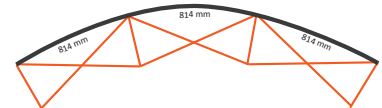

Pop-Up Magnetic 2x3 Curved (PUM23C)

Graphical specifications

Number of prints: 4
Actual size of print: 672 * 2236mm (W/H)
Actual total size: 2688 * 2236mm (W/H)

Pop-Up Magnetic 4x3 Curved (PUM43C)

Graphical specifications

Number of prints: 6
Actual size of print: 672 * 2236mm (W/H)
Actual total size: 4032 * 2236mm (W/H)

Pop-Up Magnetic 5x3 Curved (PUM53C)

Graphical specifications

Number of prints: 7
Actual size of print: 672 * 2236mm (W/H)
Actual total size: 4704 * 2236mm (W/H)

Pop-Up Magnetic Back side

Graphical specifications

2x3 Curved (PUM23CE)

Number of extra prints: 2
Actual size of print: 814 * 2236mm (W/H)
Total (actual) extra size: 1628 * 2236mm (W/H)

3x3 Curved (PUM33CE)

Number of extra prints: 3
Actual size of print: 814 * 2236mm (W/H)
Total (actual) extra size: 2442 * 2236mm (W/H)

4x3 Curved (PUM43CE)

Number of extra prints: 4
Actual size of print: 814 * 2236mm (W/H)
Total (actual) extra size: 3256 * 2236mm (W/H)