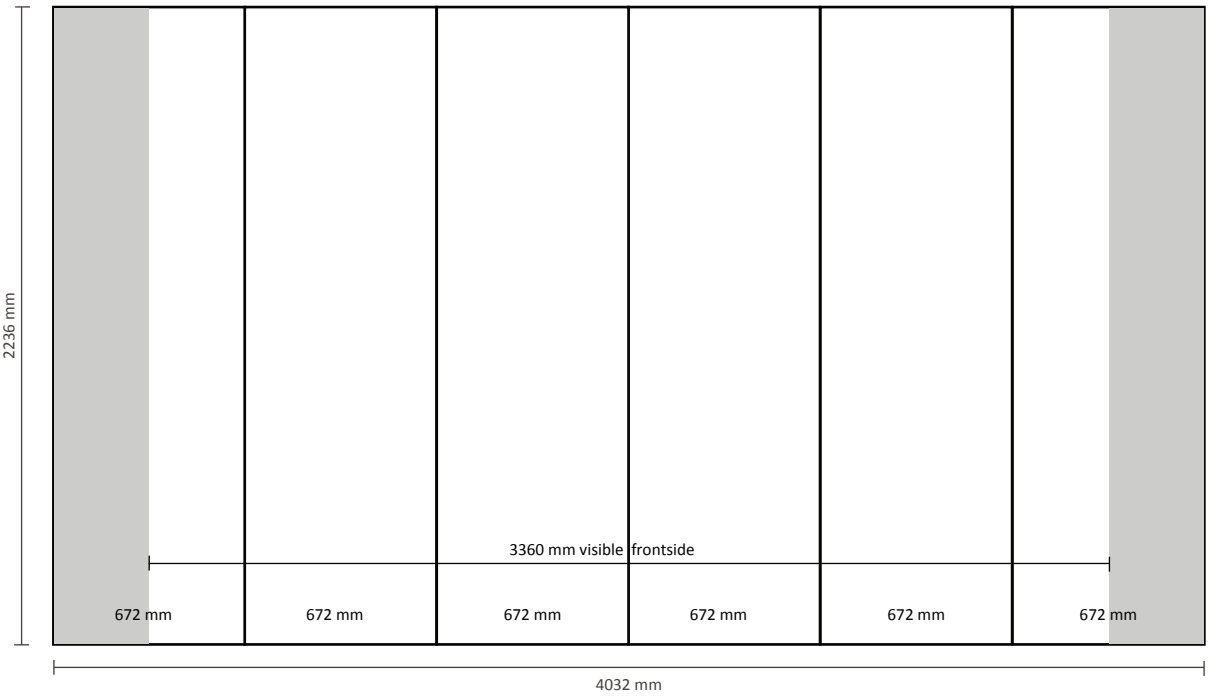

Pop-Up Magnetic 2x3 Curved (PUM23C)

Graphical specifications

Number of prints: 4
Actual size of print: 672 * 2236mm (W/H)
Actual total size: 2688 * 2236mm (W/H)

Pop-Up Magnetic 4x3 Curved (PUM43C)

Graphical specifications

Number of prints: 6
Actual size of print: 672 * 2236mm (W/H)
Actual total size: 4032 * 2236mm (W/H)

Pop-Up Magnetic 5x3 Curved (PUM53C)

Graphical specifications

Number of prints: 7
Actual size of print: 672 * 2236mm (W/H)
Actual total size: 4704 * 2236mm (W/H)

5x3 Curved (PUM53CE)

Number of extra prints: 5
Actual size of print: 814 * 2236mm (W/H)
Total (actual) extra size: 4070 * 2236mm (W/H)

2x3 Straight (PUM23SE)

Number of extra prints: 2
Actual size of print: 732 * 2236mm (W/H)
Total (actual) extra size: 1464 * 2236mm (W/H)

5x3 Straight (PUM53SE)

Number of extra prints: 5
Actual size of print: 732 * 2236mm (W/H)
Total (actual) extra size: 3660 * 2236mm (W/H)

Hard Case

Graphical specifications

1,6 cm Velcro loop on **back side**