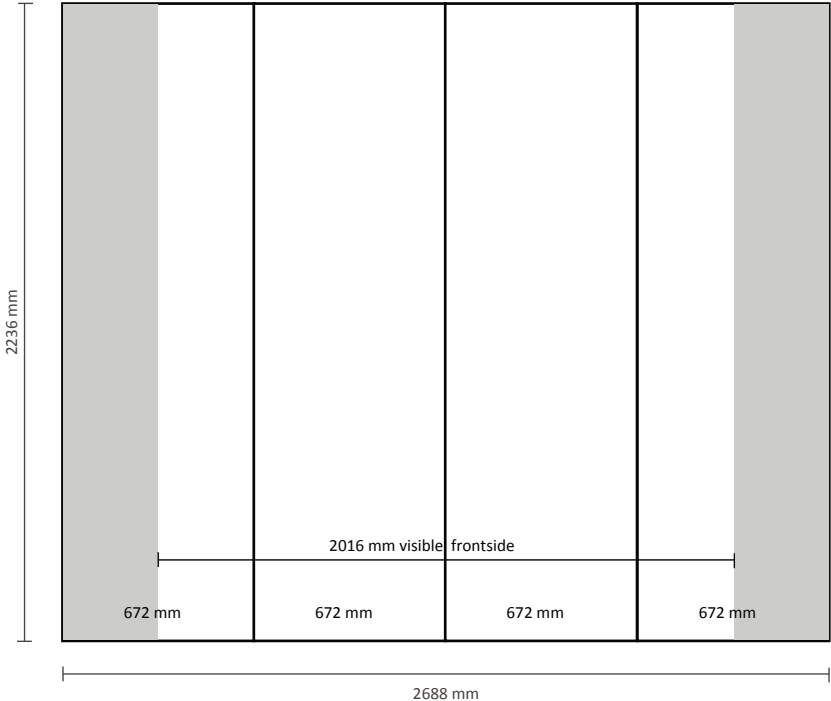

Pop-Up Magnetic 2x3 Curved (PUM23C)

Graphical specifications

Number of prints: 4
Actual size of print: 672 * 2236mm (W/H)
Actual total size: 2688 * 2236mm (W/H)

Pop-Up Magnetic 4x3 Curved (PUM43C)

Graphical specifications

Number of prints: 6
Actual size of print: 672 * 2236mm (W/H)
Actual total size: 4032 * 2236mm (W/H)

Pop-Up Magnetic 5x3 Curved (PUM53C)

Graphical specifications

Number of prints: 7
Actual size of print: 672 * 2236mm (W/H)
Actual total size: 4704 * 2236mm (W/H)

Pop-Up Magnetic Back side

Graphical specifications

2x3 Curved (PUM23CE)

Number of extra prints: 2
Actual size of print: 814 * 2236mm (W/H)
Total (actual) extra size: 1628 * 2236mm (W/H)

3x3 Curved (PUM33CE)

5x3 Straight (PUM53SE)

Number of extra prints: 5
Actual size of print: 732 * 2236mm (W/H)
Total (actual) extra size: 3660 * 2236mm (W/H)

Hard Case

Graphical specifications

1,6 cm Velcro loop on **back side**